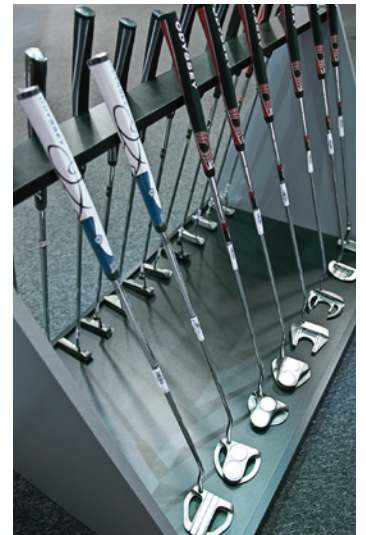

Utilising a range of energy saving Déluce Lighting products Jame's vision has become a reality and the results are truly impressive, the shop has a real high street/mall look and feel.

The Déluce Lighting 10W LED downlights, LED strip lights, CFL downlights, adjustable wallwashers and battens are all used to create the right atmosphere and ambience and James is delighted with the results.